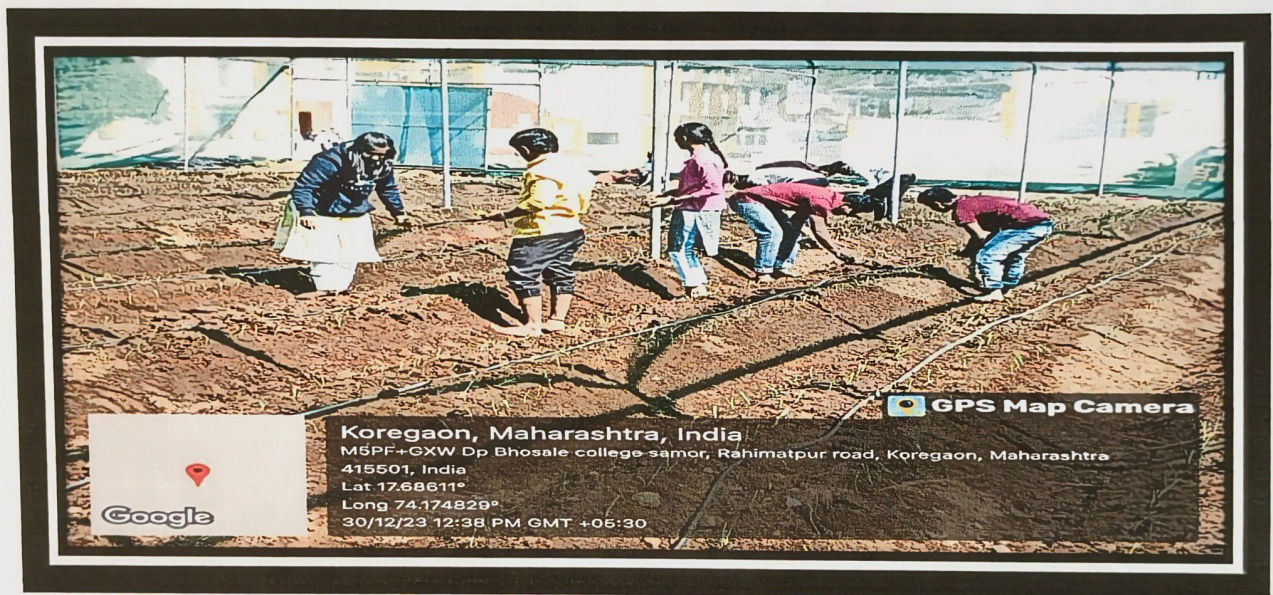

Rayat Shikshan Sanstha's

D.P. Bhosale College, Koregaon

Department of B.Voc. Sustainable Agriculture :2023-24

Practical on Shade Net Management

Merigold Cultivation

Mhule
HEAD
Department of B. Voc. (Sustainable Agriculture)
D P Bhosale College, Koregaon
Dist. Satara (Maharashtra)