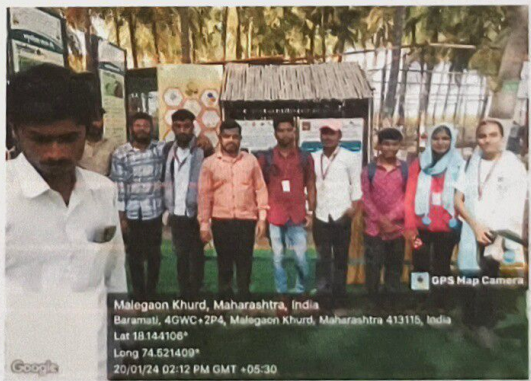

Malegaon Khurd, Maharashtra, India
Baramati, 4GWC+2P4, Malegaon Khurd, Maharashtra 413115, India
Lat 18.144106°
Long 74.521409°
20/01/24 02:12 PM GMT +05:30

M. M. M.

HEAD

Department of B. Voc. (Sustainable Agriculture)
D P Bhosale College, Koregaon
Dist. Satara (Maharashtra)