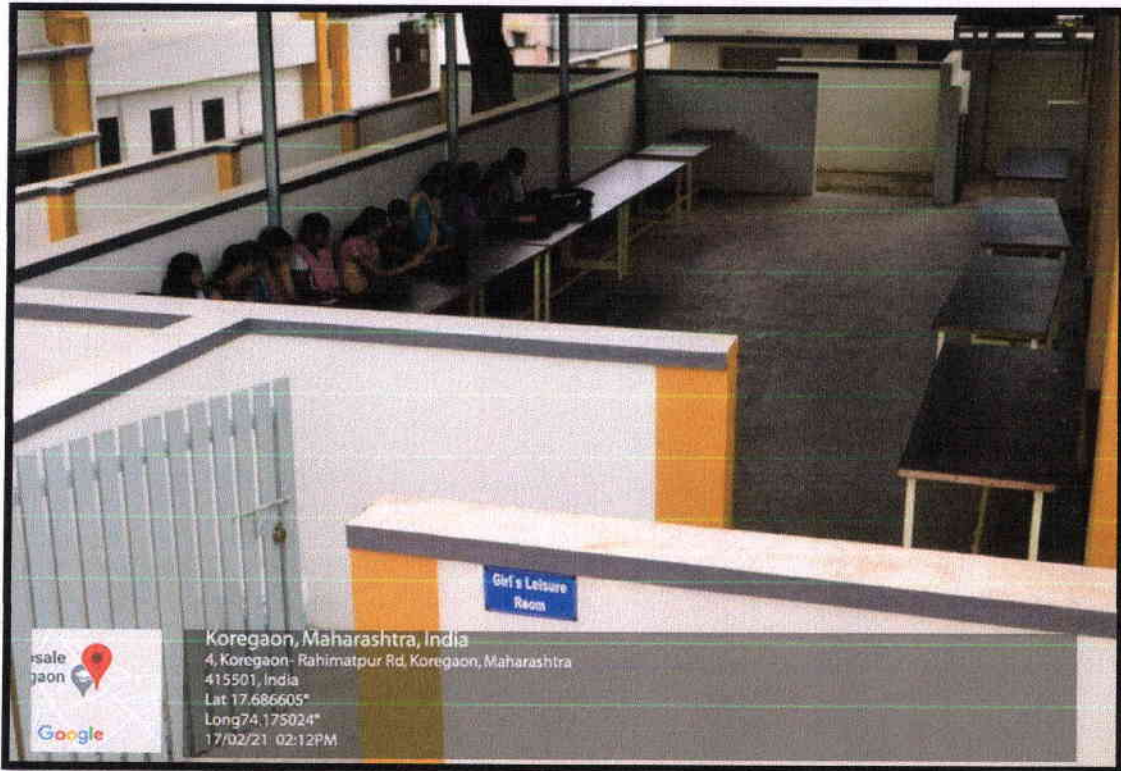

Common Rooms

Leisure Space for Girls