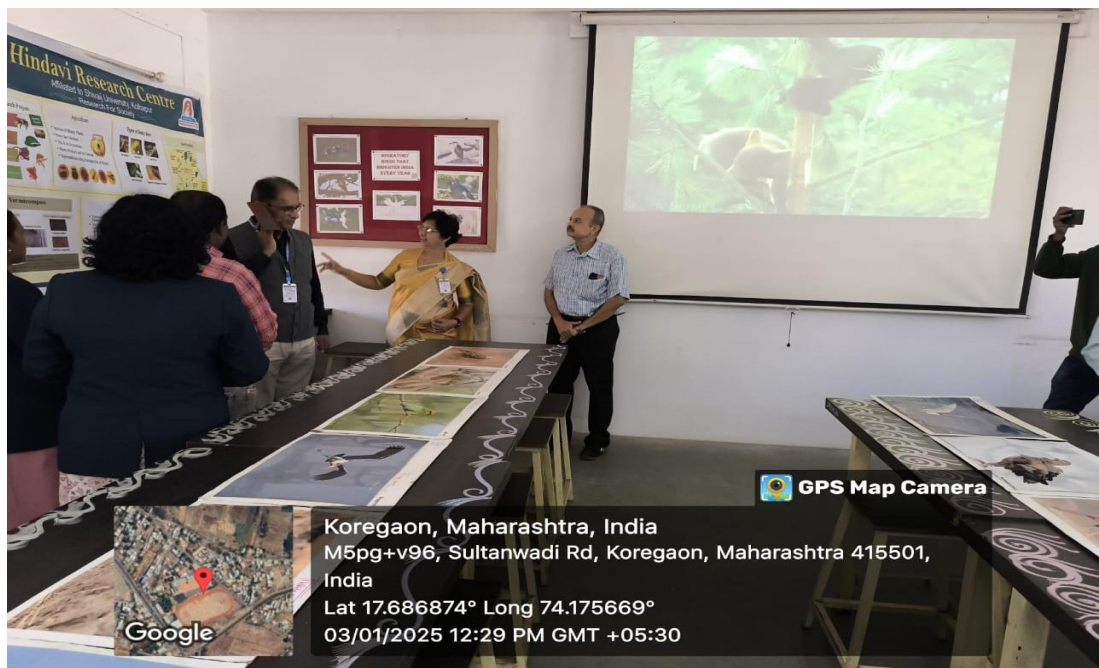

Discussion with Chief Guest

Qualawadi
Head
Department of Zoology
D. P. Bhosale College Koregaon

Ykad
PRINCIPAL
D. P. Bhosale College
Koregaon