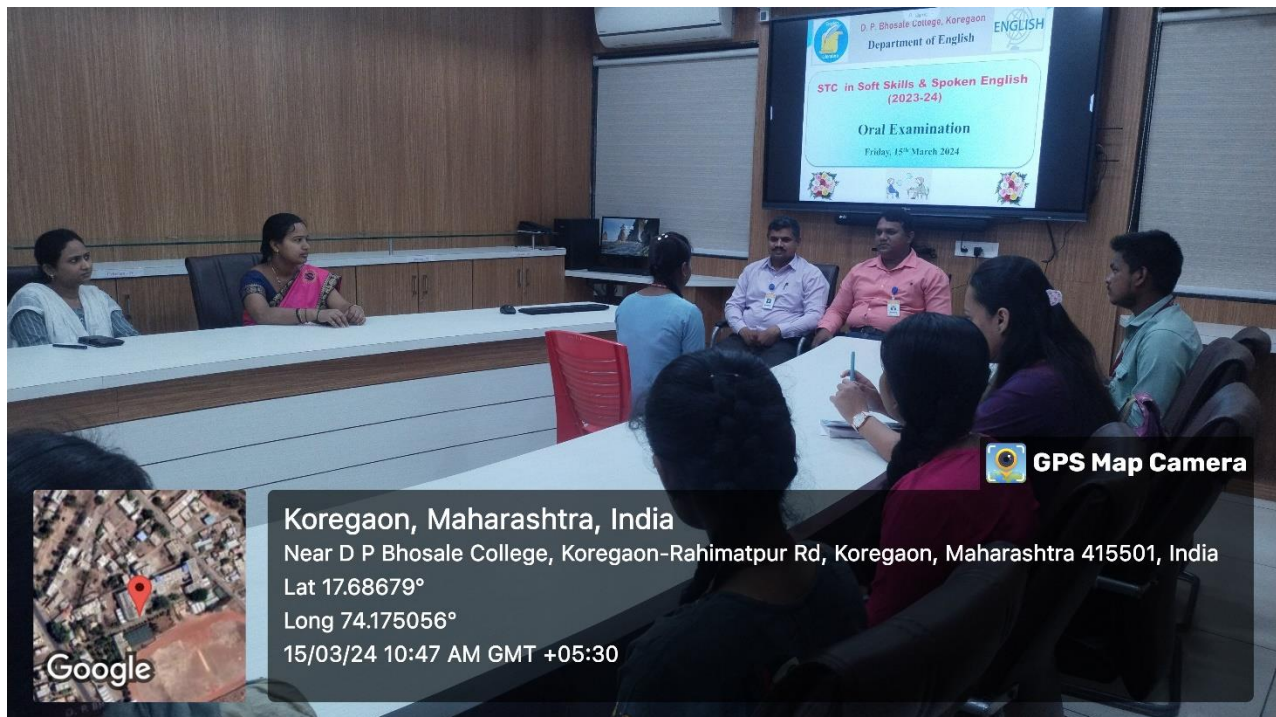

Koregaon, Maharashtra, India
Near D P Bhosale College, Koregaon-Rahimatpur Rd, Koregaon, Maharashtra 415501, India
Lat 17.68679°
Long 74.175056°
15/03/24 10:47 AM GMT +05:30