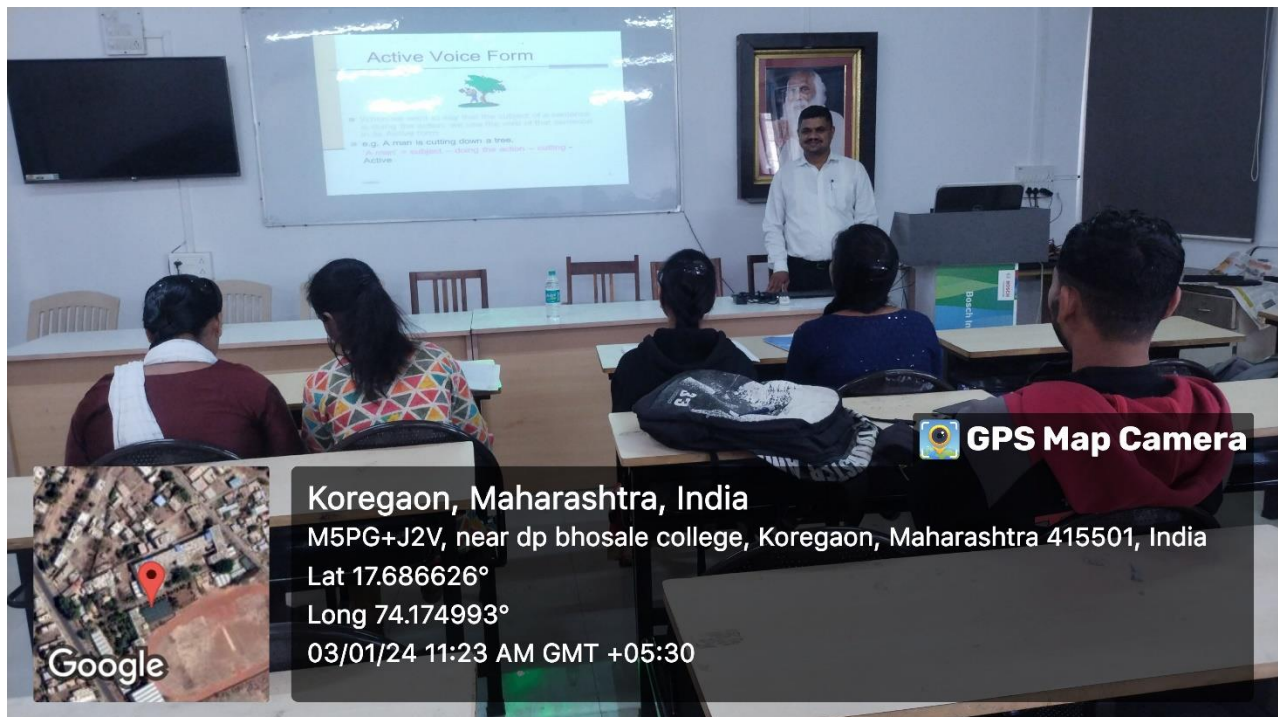

D. P. Bhosale College, Koregaon

Department of English

Use of LCD & Smart Boards in TLE

The faculty used LCD Projector and Smart Board in Teaching & Learning process during the academic year 2023-24 conducting ICT Enabled lectures in Hall No. C-0-4 and A-0-10. This method of teaching enhanced use of ICT and encouraged students to adopt and be familiar with technology based tools in learning. Total 124 students have got benefitted by this learning method. The faculty used LCD Projector for power point teaching and showing curriculum based films and movies to the students. This technique of conducting lectures with LCD projector created more interest among the learners.

Smart Board helped in teaching for drawing figures while teaching Linguistics to the students. It also helped to refer to the different websites while teaching some of the topics and citing online study materials in pdf as well as audio-visual forms, etc. The faculty from department Dr. B. S. Lokde, Mr. R. T. Wadate, Mr. R. V. Gaikwad, Dr. K. S. Raut, Mrs. S. P. Mane and Mrs. S. R. Gaikwad used LCD Projector as well as Smart Board for conducting lecture of B. A. Part-III students frequently.