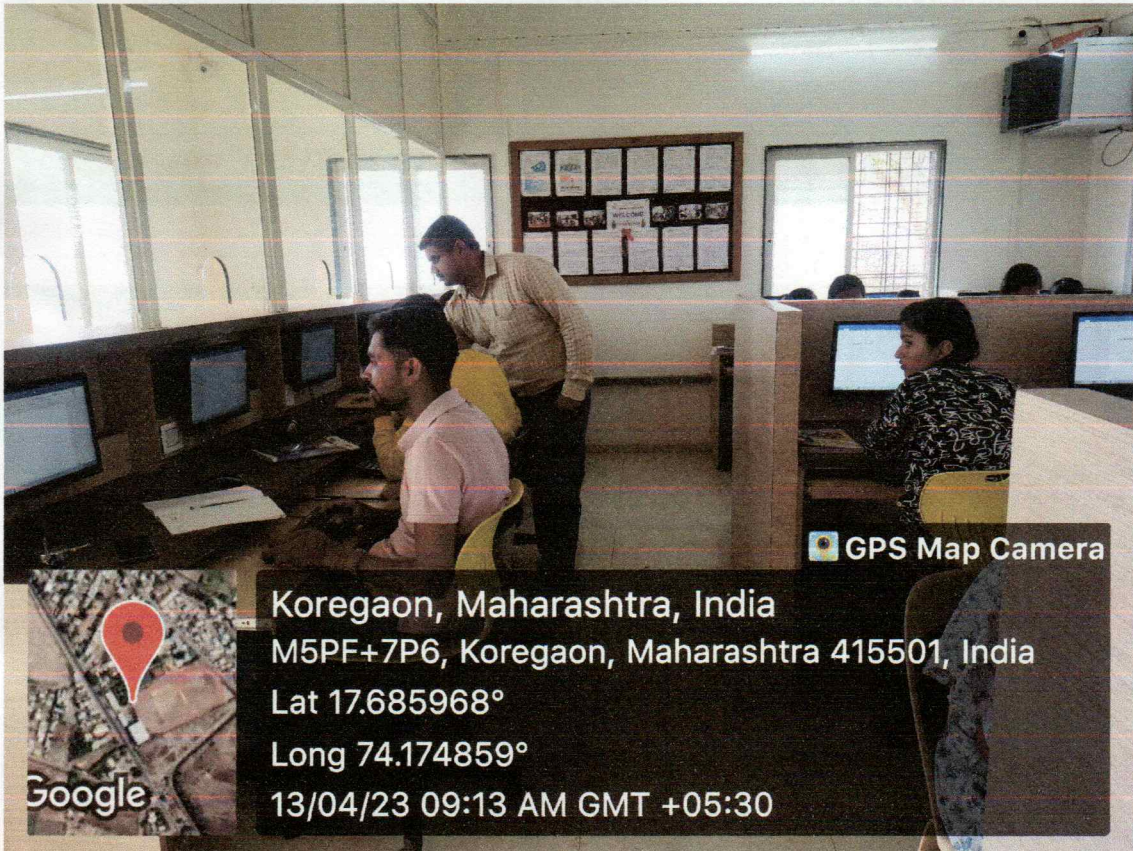

D. P. Bhosale College, Koregaon

Department of English

Language Laboratory

English Language Laboratory is equipped with the software DLM (Digital Linguistic Mentor) and other ICT tools. Language Laboratory enriches experiential learning of the students in terms of communication skills such as listening, speaking, communication in social environment, etc. It also develops scientific approach of the learners in phonetics and phonology of English language. The laboratory consists of **21 Computers**, 21 Headphones, LAN & WiFi Internet Connectivity.

GPS Map Camera

Koregaon, Maharashtra, India
M5PF+7P6, Koregaon, Maharashtra 415501, India
Lat 17.685968°
Long 74.174859°
13/04/23 09:13 AM GMT +05:30

(Handwritten signature)

Head
Department of English
D. P. Bhosale College, Koregaon