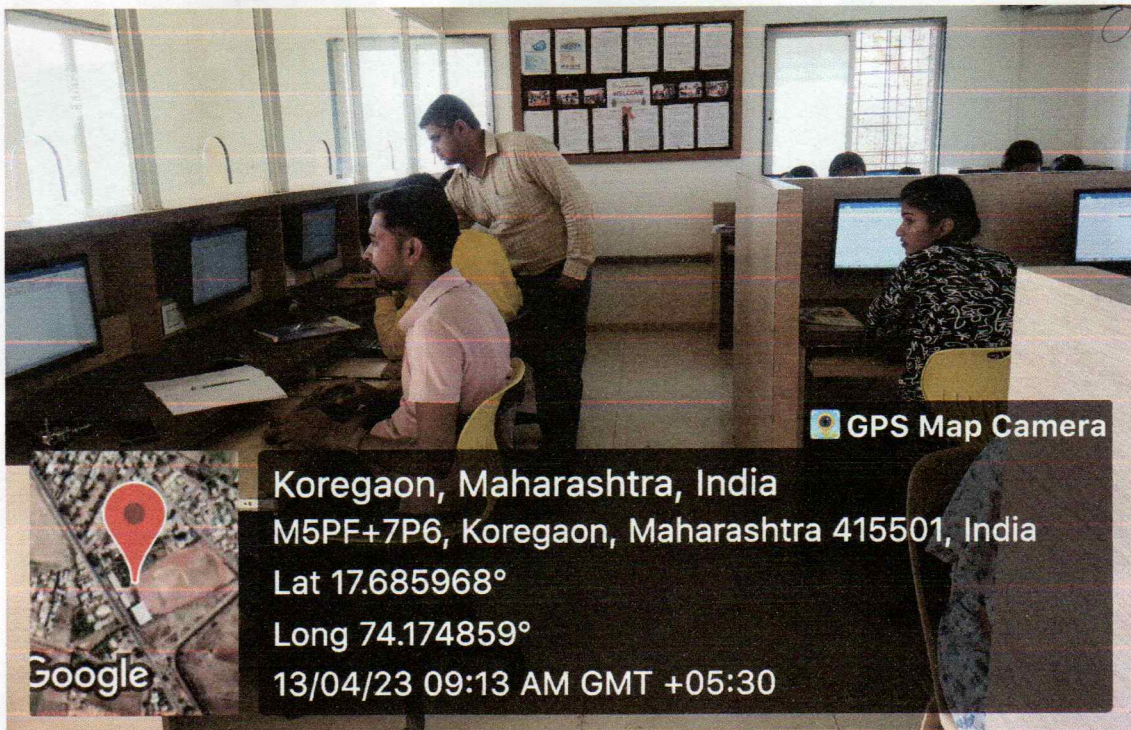

D. P. Bhosale College, Koregaon

Department of English

Language Laboratory

English Language Laboratory is equipped with the software DLM (Digital Linguistic Mentor) and other ICT tools. Language Laboratory enriches experiential learning of the students in terms of communication skills such as listening, speaking, communication in social environment, etc. It also develops scientific approach of the learners in phonetics and phonology of English language. The laboratory consists of **21 Computers**, 21 Headphones, LAN & WiFi Internet Connectivity.

D. P. Bhosale College, Koregaon

Department of English

Language Laboratory

Koregaon, Maharashtra, India
M5PF+7P6, Koregaon, Maharashtra 415501, India
Lat 17.685957°
Long 74.174875°
13/04/23 09:12 AM GMT +05:30