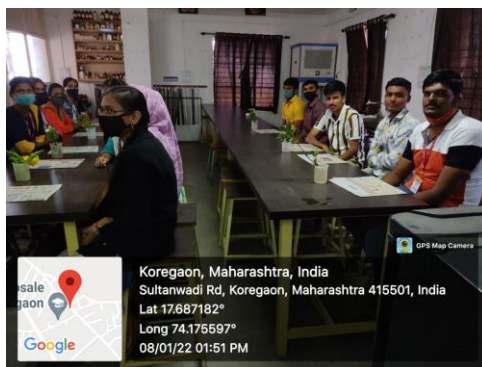

Koregaon, Maharashtra, India
Sultanwadi Rd, Koregaon, Maharashtra 415501, India
Lat 17.687182°
Long 74.175597°
08/01/22 01:51 PM