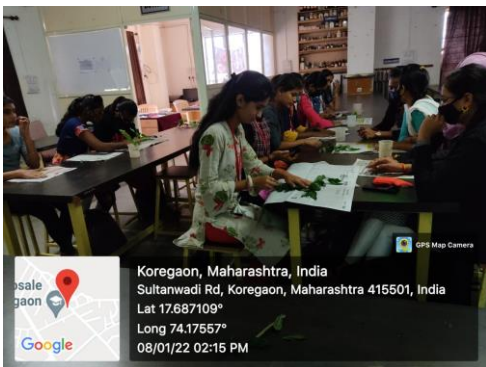

Koregaon, Maharashtra, India
Sultanwadi Rd, Koregaon, Maharashtra 415501, India
Lat 17.687109°
Long 74.17557°
08/01/22 02:15 PM