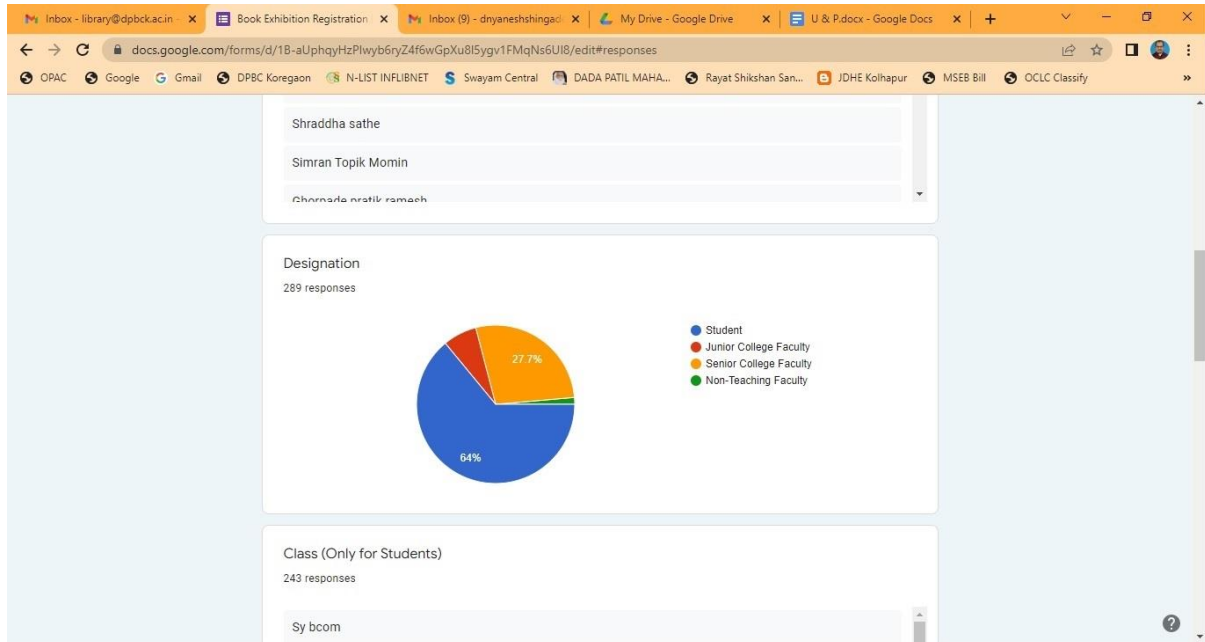

3:27 PM | 14.3KB/s

REGISTRATION

Book Exhibition (ग्रंथ प्रदर्शन)

Your response has been recorded

[Edit your response](#)

This form was created inside of D. P. Bhosale College Koregaon. [Report Abuse](#)